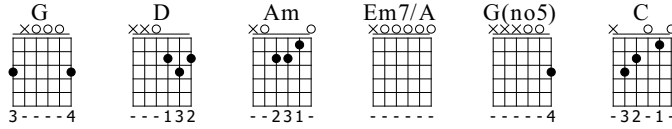

Knocking on Heaven's Door

Bob Dylan

Standard tuning

♩ = 70

1

G D Am Em7/A G(no5)

S-Gt

TAB

4/4

The first system of guitar tablature shows the initial 8 measures of the piece. It features a 4/4 time signature and a tempo of 70. The chords are G, D, Am, Em7/A, and G(no5). The tablature includes fret numbers (0-3) and strumming patterns (V for downstroke, □ for upstroke) for each measure.

Repeats until end, with subtle variations

3

G D C

TAB

The second system of guitar tablature shows the repeating section of the piece, starting with a triplet of G chords. It includes chords G, D, and C. The tablature continues with fret numbers and strumming patterns, ending with a double bar line and repeat dots.